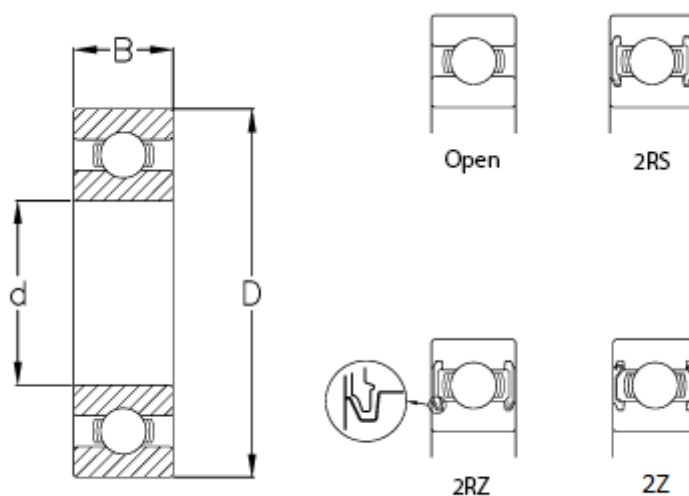

# Data Sheet

Article number: 57960101200806

Description: CeramicSpeed hybrid bearing Insulate sealed  
6001-2RZ/CSB.C3

## Measures

B	= 8
Ball grade	= 3
C (KN)	= 5.4
C0	= 2.36
d	= 12
D	= 28
Max rpm.	= 43000
Type	= 6001